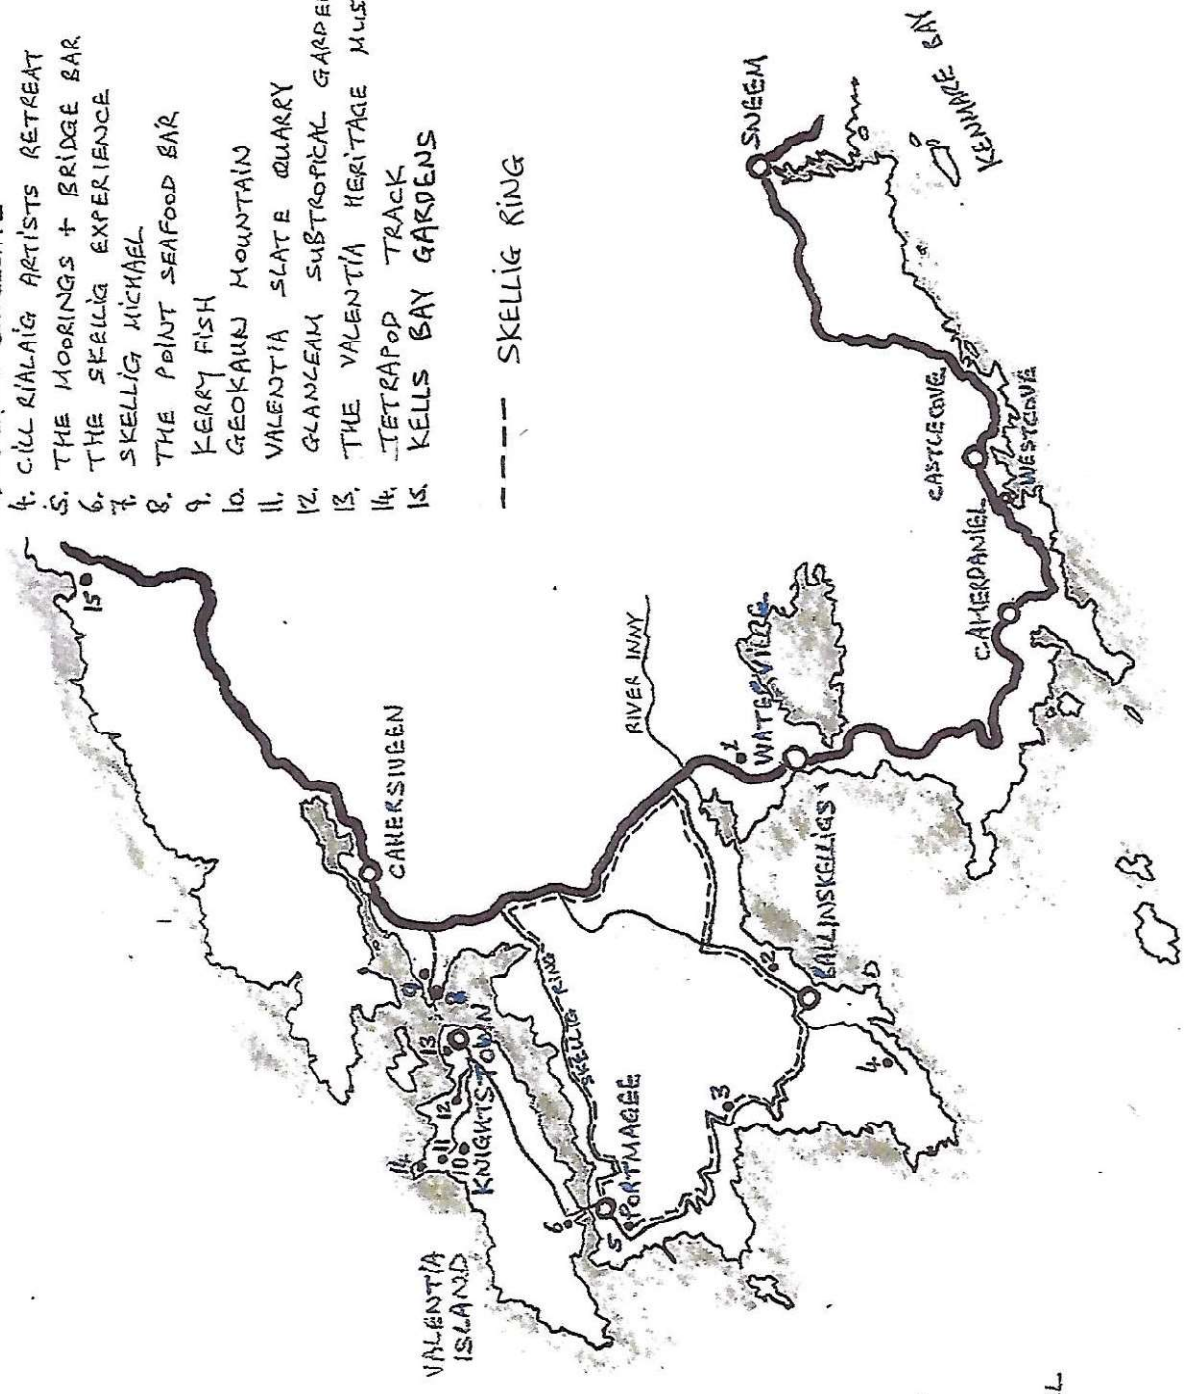

1. WATERVILLE CRAFT MARKET
2. THE CILL RIALAIG ARTS CENTRE
3. SKELLIG CHOCOLATE
4. CILL RIALAIG ARTISTS RETREAT
5. THE MOORINGS + BRIDGE BAR
6. THE SKELLIG EXPERIENCE
7. SKELLIG MICHAEL
8. THE POINT SEAFOOD BAR
9. KERRY FISH
10. GEOKAUN MOUNTAIN
11. VALENTIA SLATE QUARRY
12. GLANCEAM SUBTROPICAL GARDENS
13. THE VALENTIA HERITAGE MUSEUM
14. TETRAPOD TRACK
15. KELLS BAY GARDENS

--- SKELLIG RING

SKELLIG MICHAEL