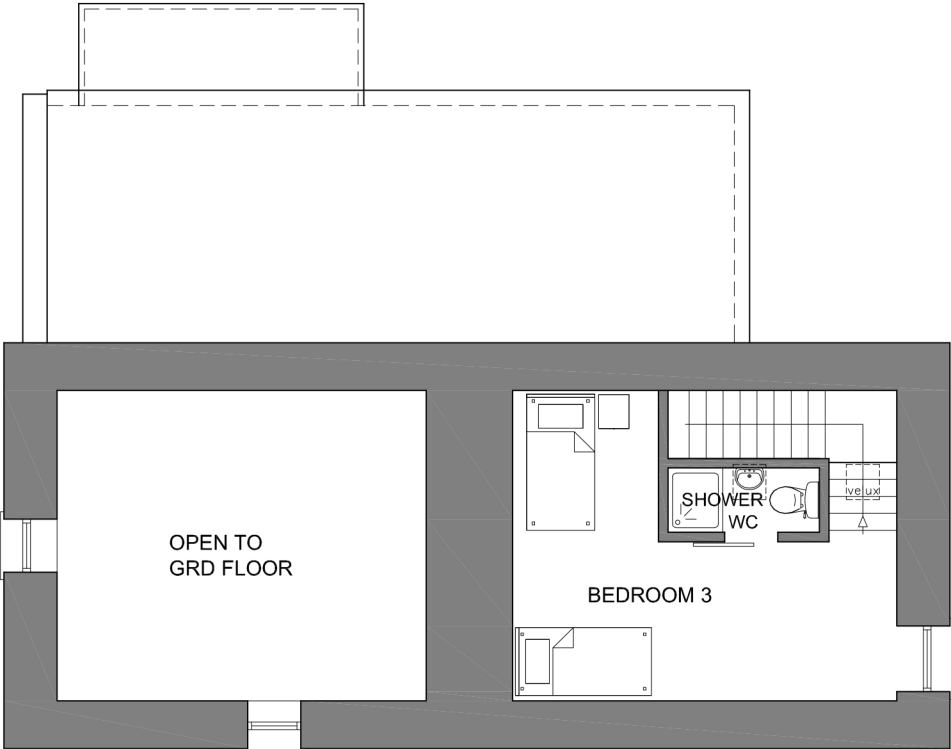

GARDEN COTTAGE AT WESTCOVE

FIRST FLOOR PLAN

1st Fl Area: 20 sq.m / 215 sq.ft