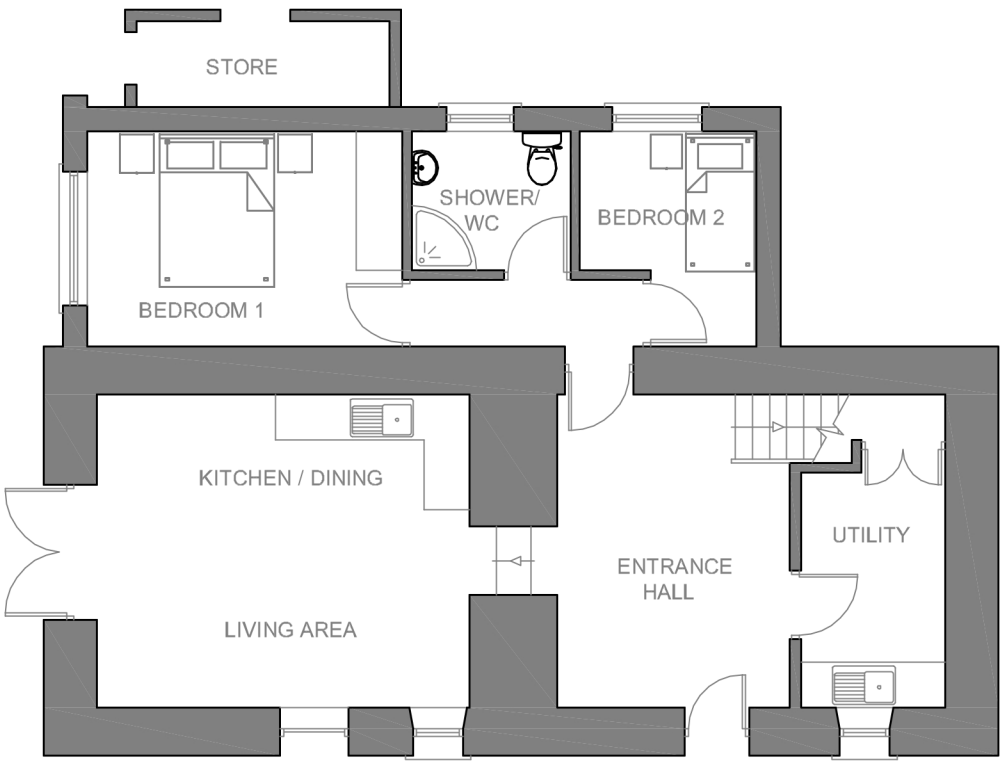

# GARDEN COTTAGE AT WESTCOVE

## GROUND FLOOR PLAN

Grd Fl Area: 81 sq.m / 872 sq.ft