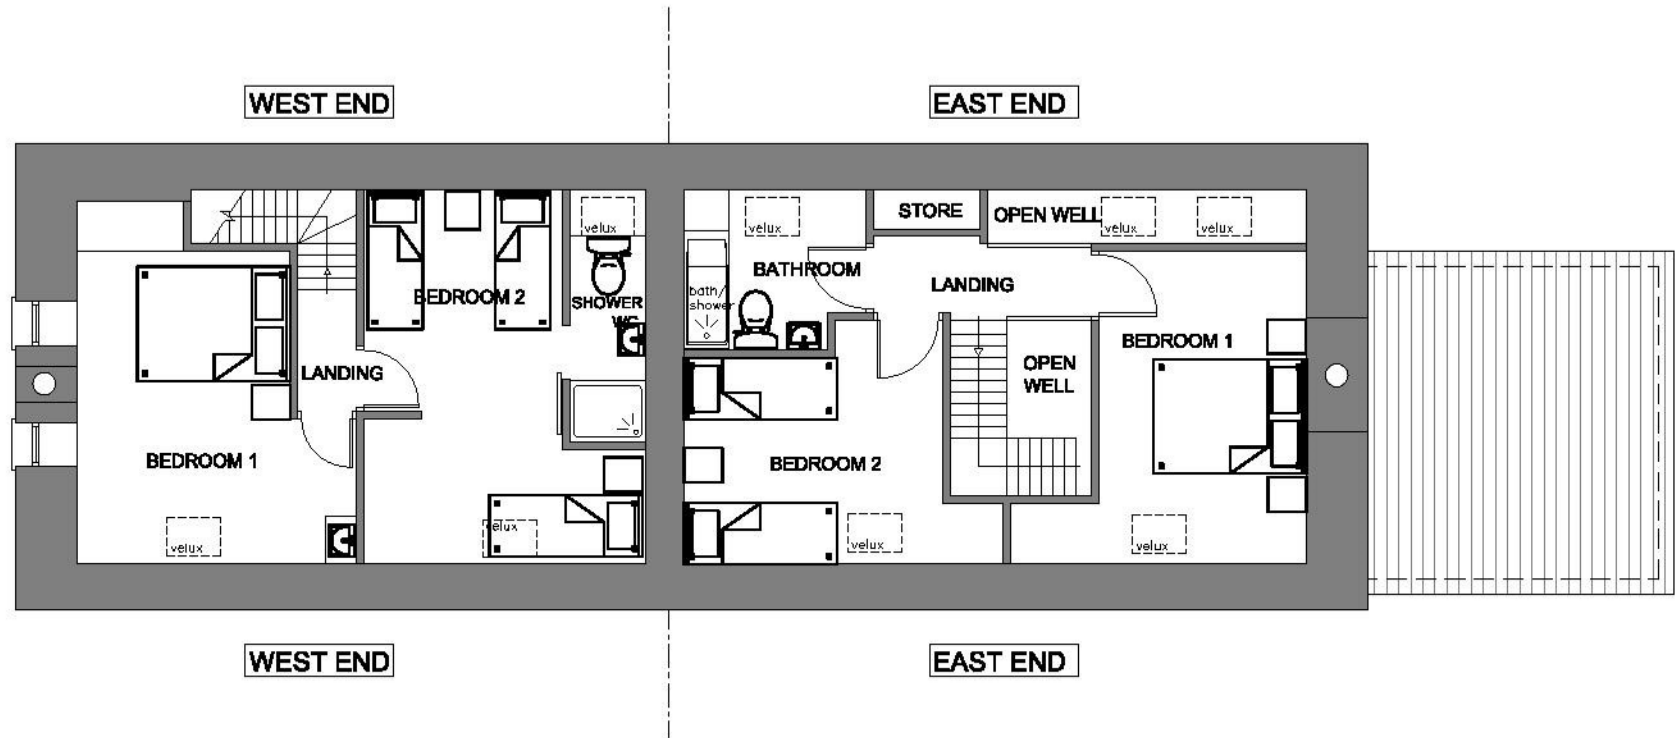

PIER COTTAGE AT WESTCOVE

FIRST FLOOR PLAN

Grd Fl Area: 79 sq.m / 850 sq.ft